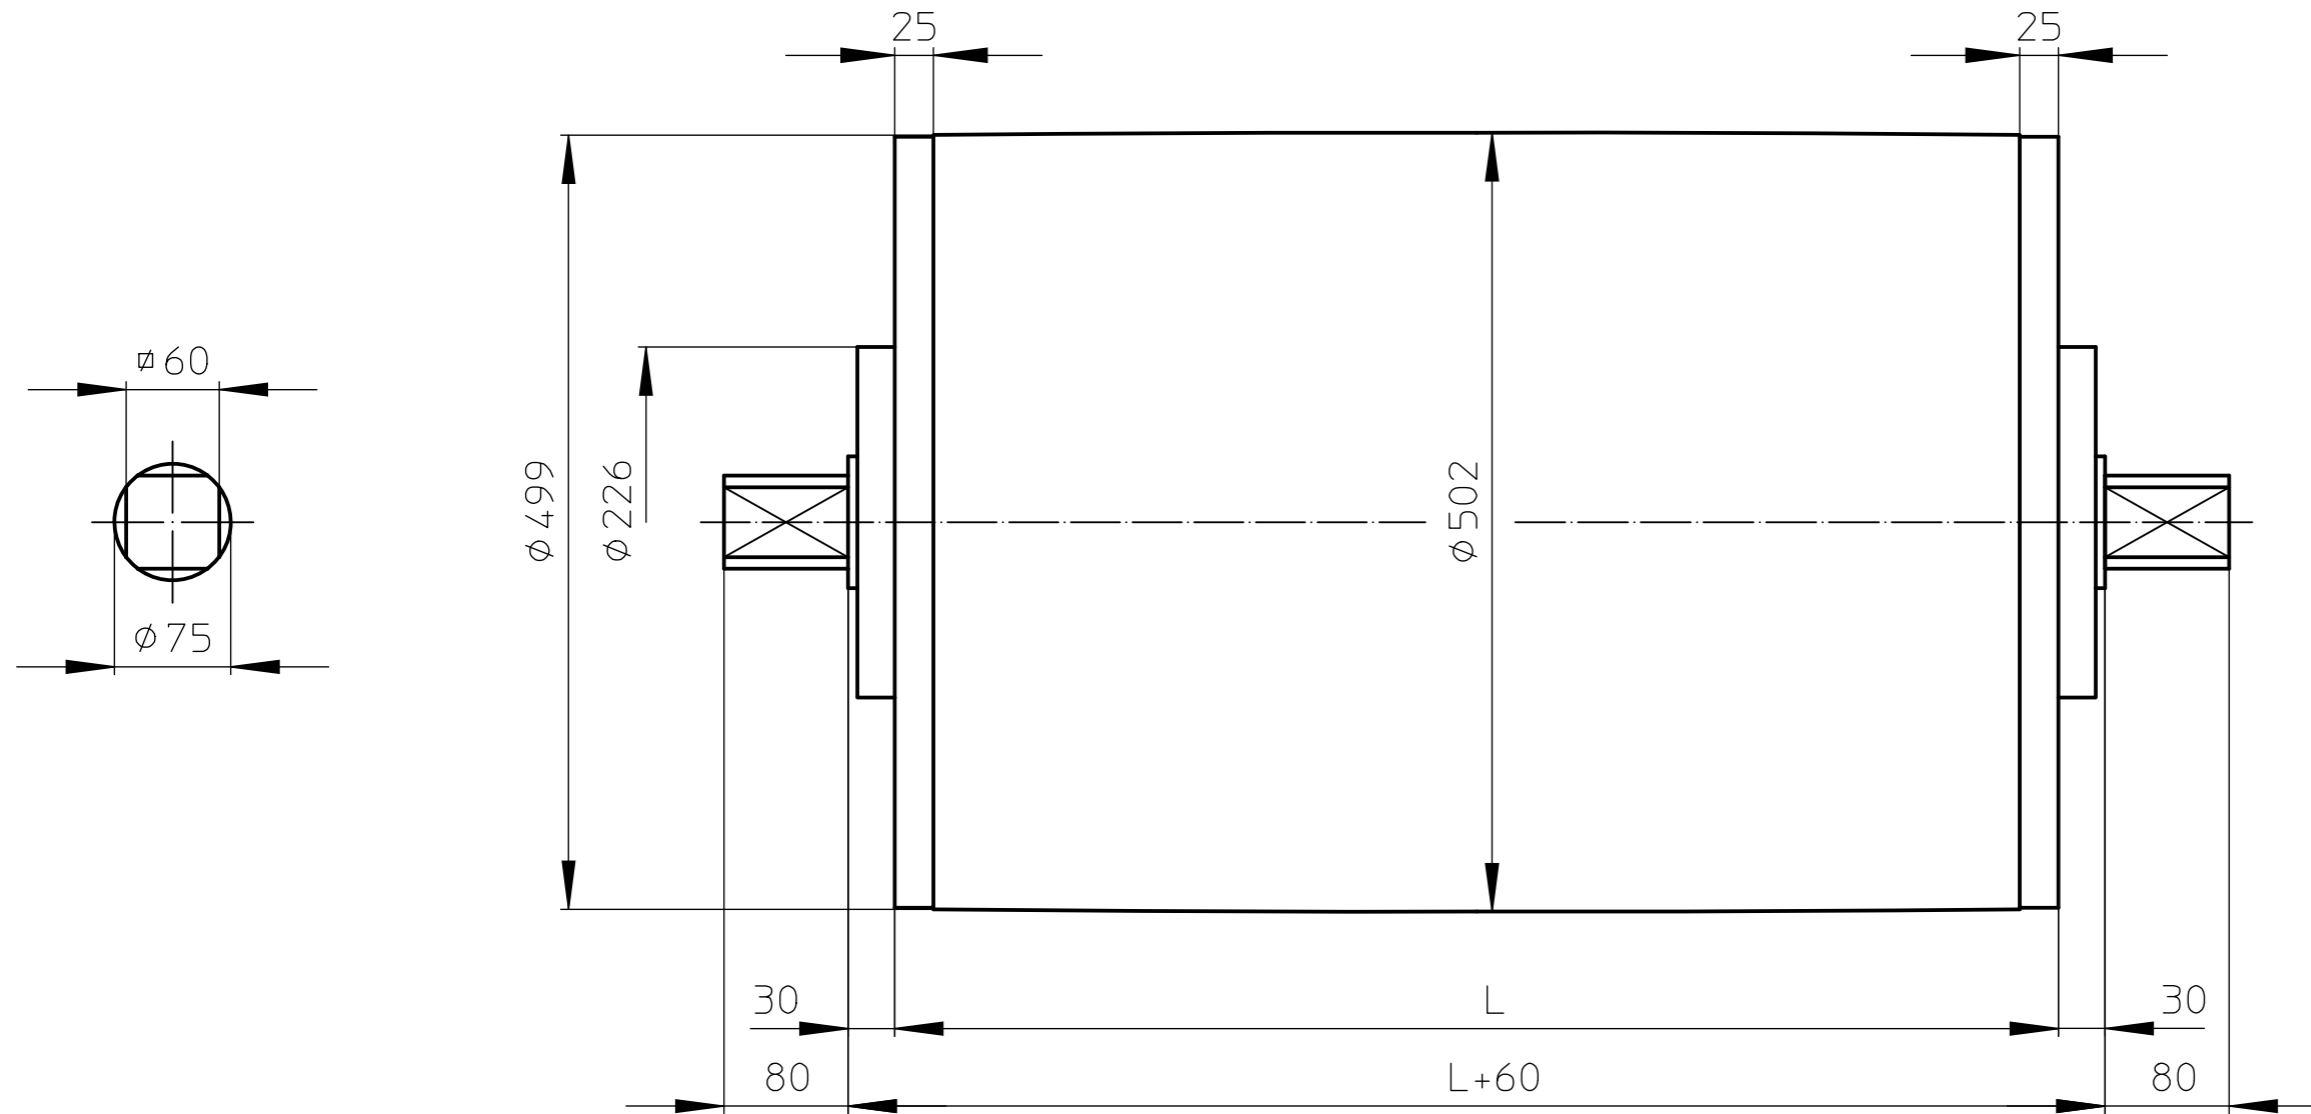

TM500A75

mild steel Drummotor with cast iron junctionbox

MS_TM500A75_KKGG

25-06-2012

VAN DER GRAAF B.V.

VOLLENHOVE-HOLLAND

Telephone :+31(0)527-241441
Telefax :+31(0)527-241488

KT500A75
mild steel Taildrum