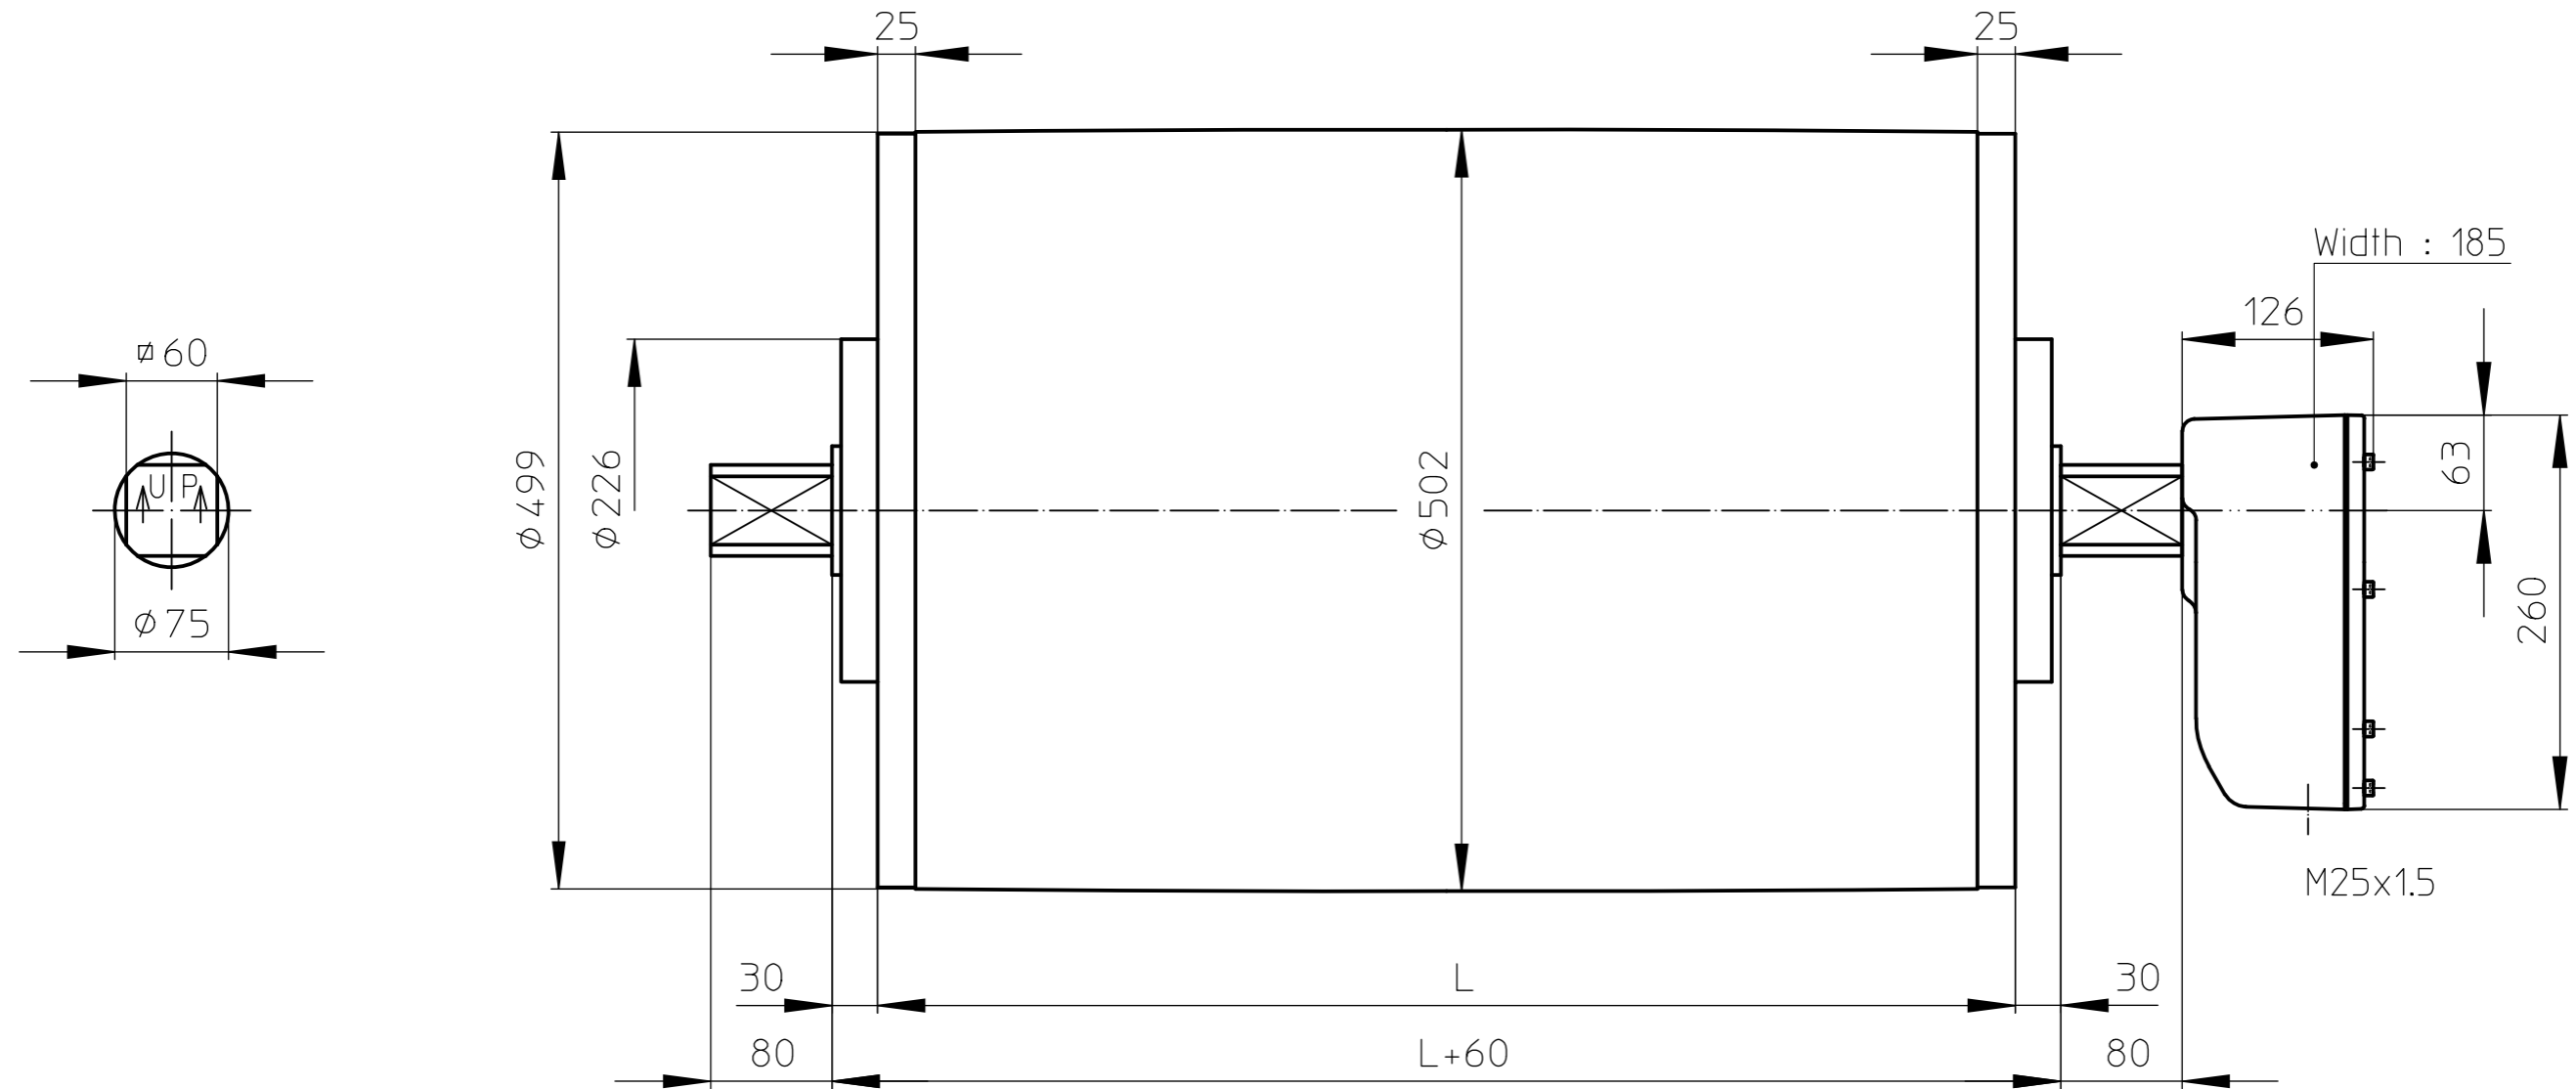

TM500A75

mild steel Drummotor with cast iron junctionbox

MS_TM500A75_KKGG

25-06-2012

VAN DER GRAAF B.V.

VOLLENHOVE-HOLLAND

Telephone :+31(0)527-241441
Telefax :+31(0)527-241488

KT500A75
mild steel Taildrum