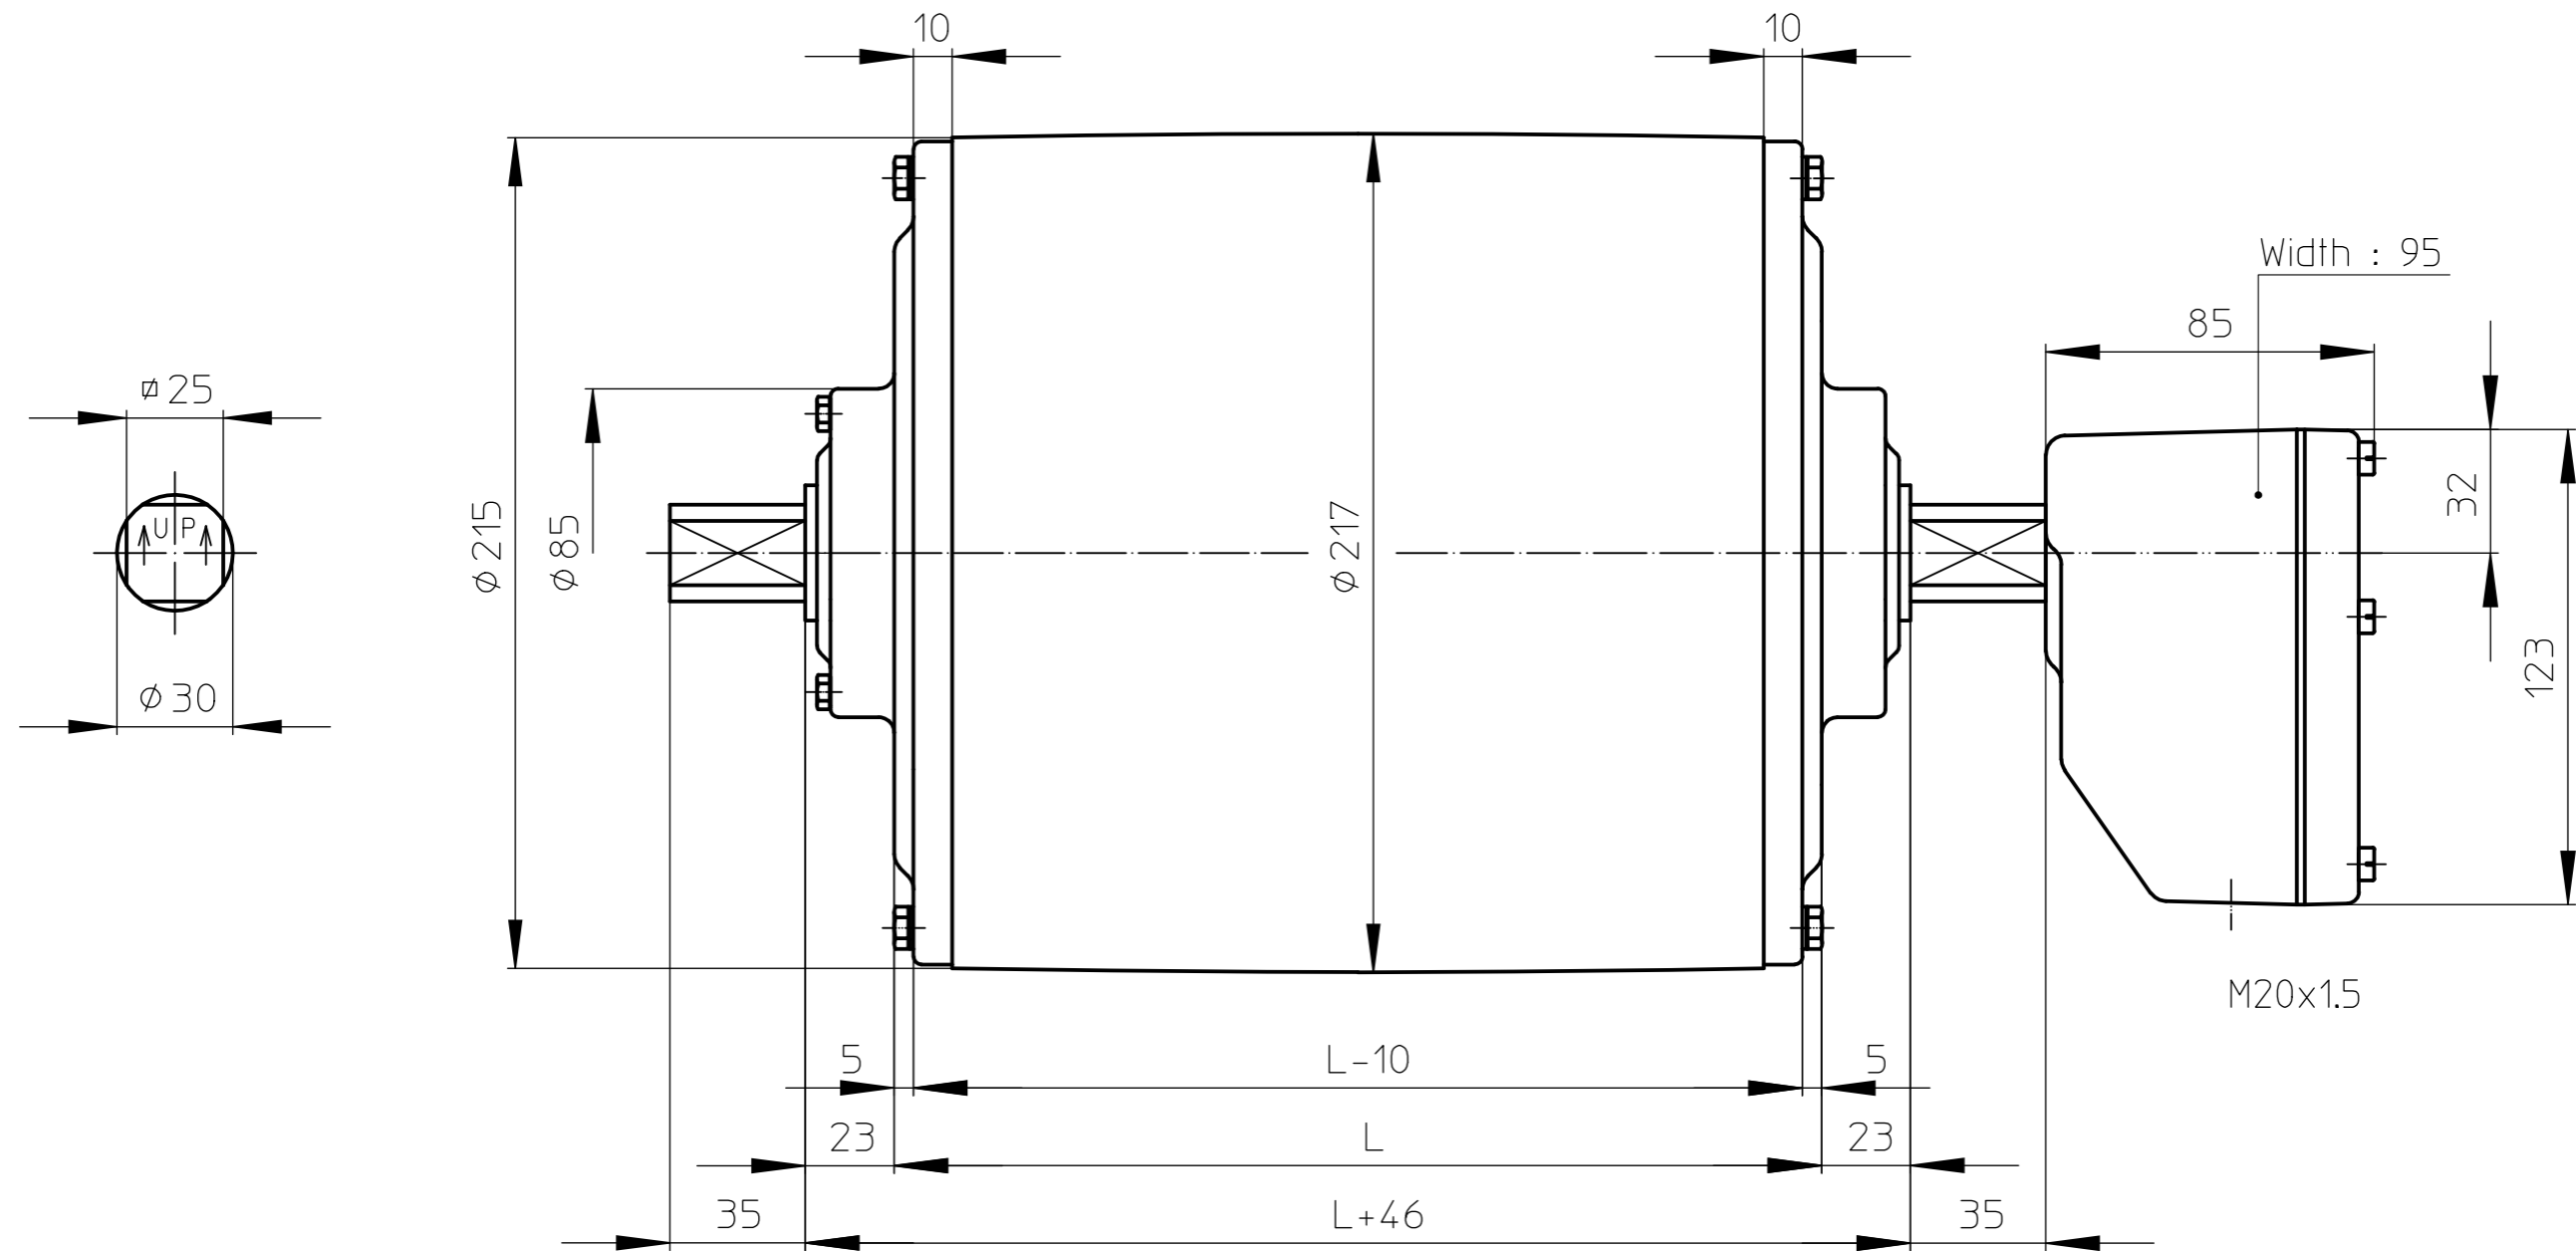

mild steel Drummotor with cast iron junctionbox

MS_TM215B30_KKGG

10-02-2012

VAN DER GRAAF B.V.

VOLLENHOVE-HOLLAND

Telephone :+31(0)527-241441
Telefax :+31(0)527-241488

TM215A30 CR

stainless steel Drummotor with polyamide junctionbox