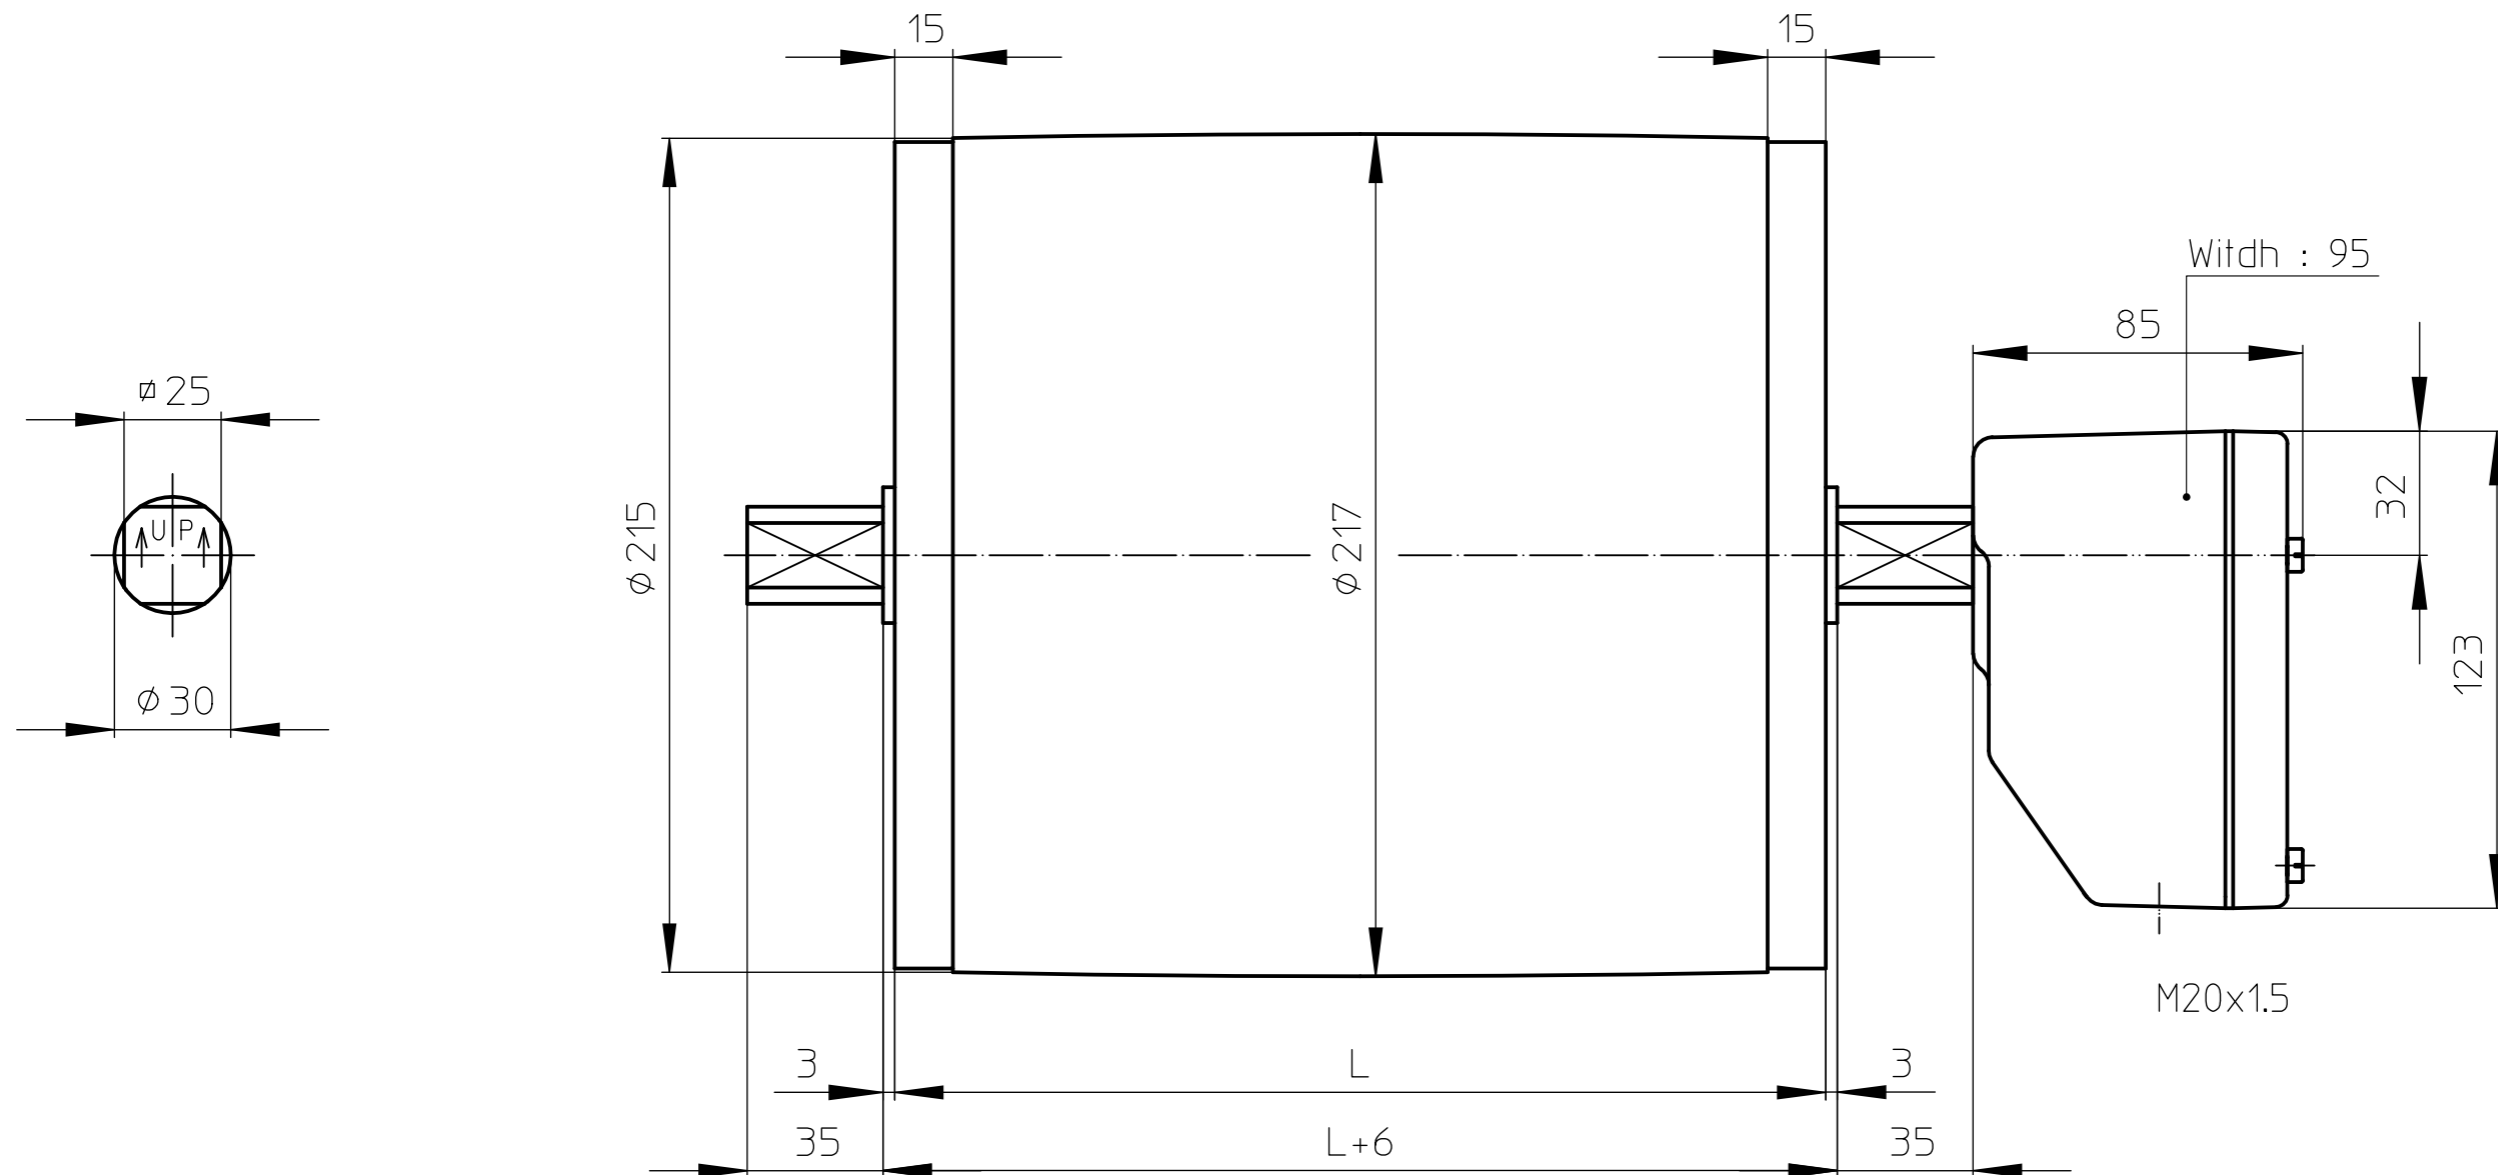

TM215B30

mild steel Drummotor with cast iron junctionbox

MS_TM215B30_KKGG

10-02-2012

VAN DER GRAAF B.V.

VOLLENHOVE-HOLLAND

Telephone :+31(0)527-241441
Telefax :+31(0)527-241488