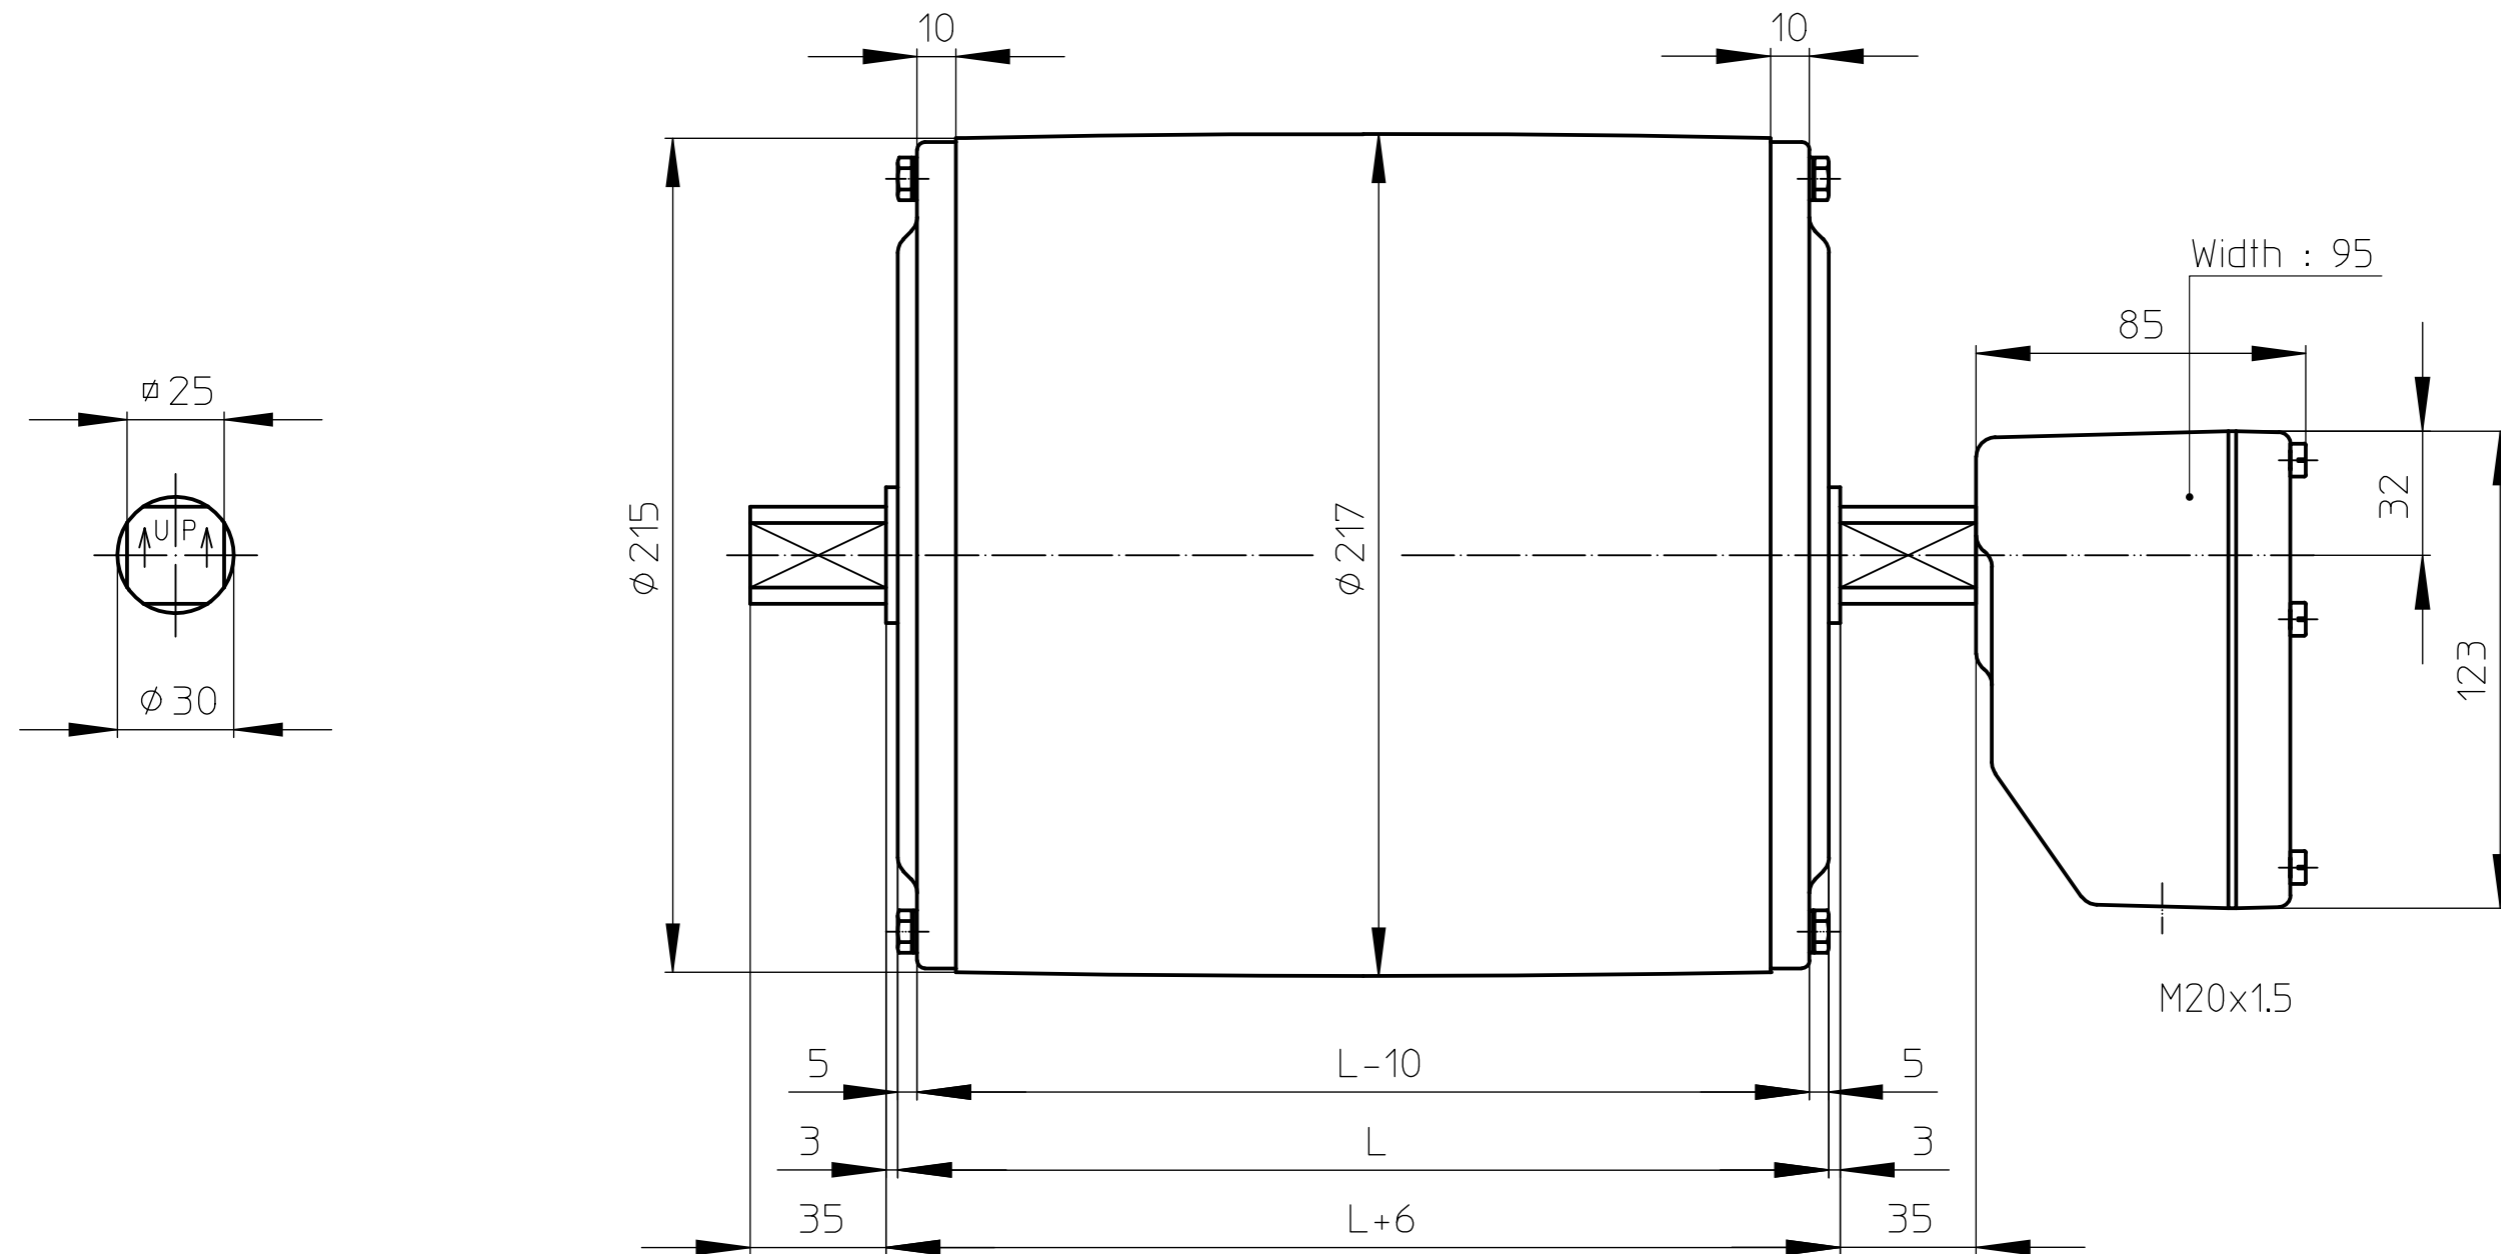

TM215B30 CR
stainless steel Drummotor with polyamide junctionbox

MS_TM215B30_CR_KKKU

10-02-2012

VAN DER GRAAF B.V.

VOLLENHOVE-HOLLAND

Telephone :+31(0)527-241441
Telefax :+31(0)527-241488